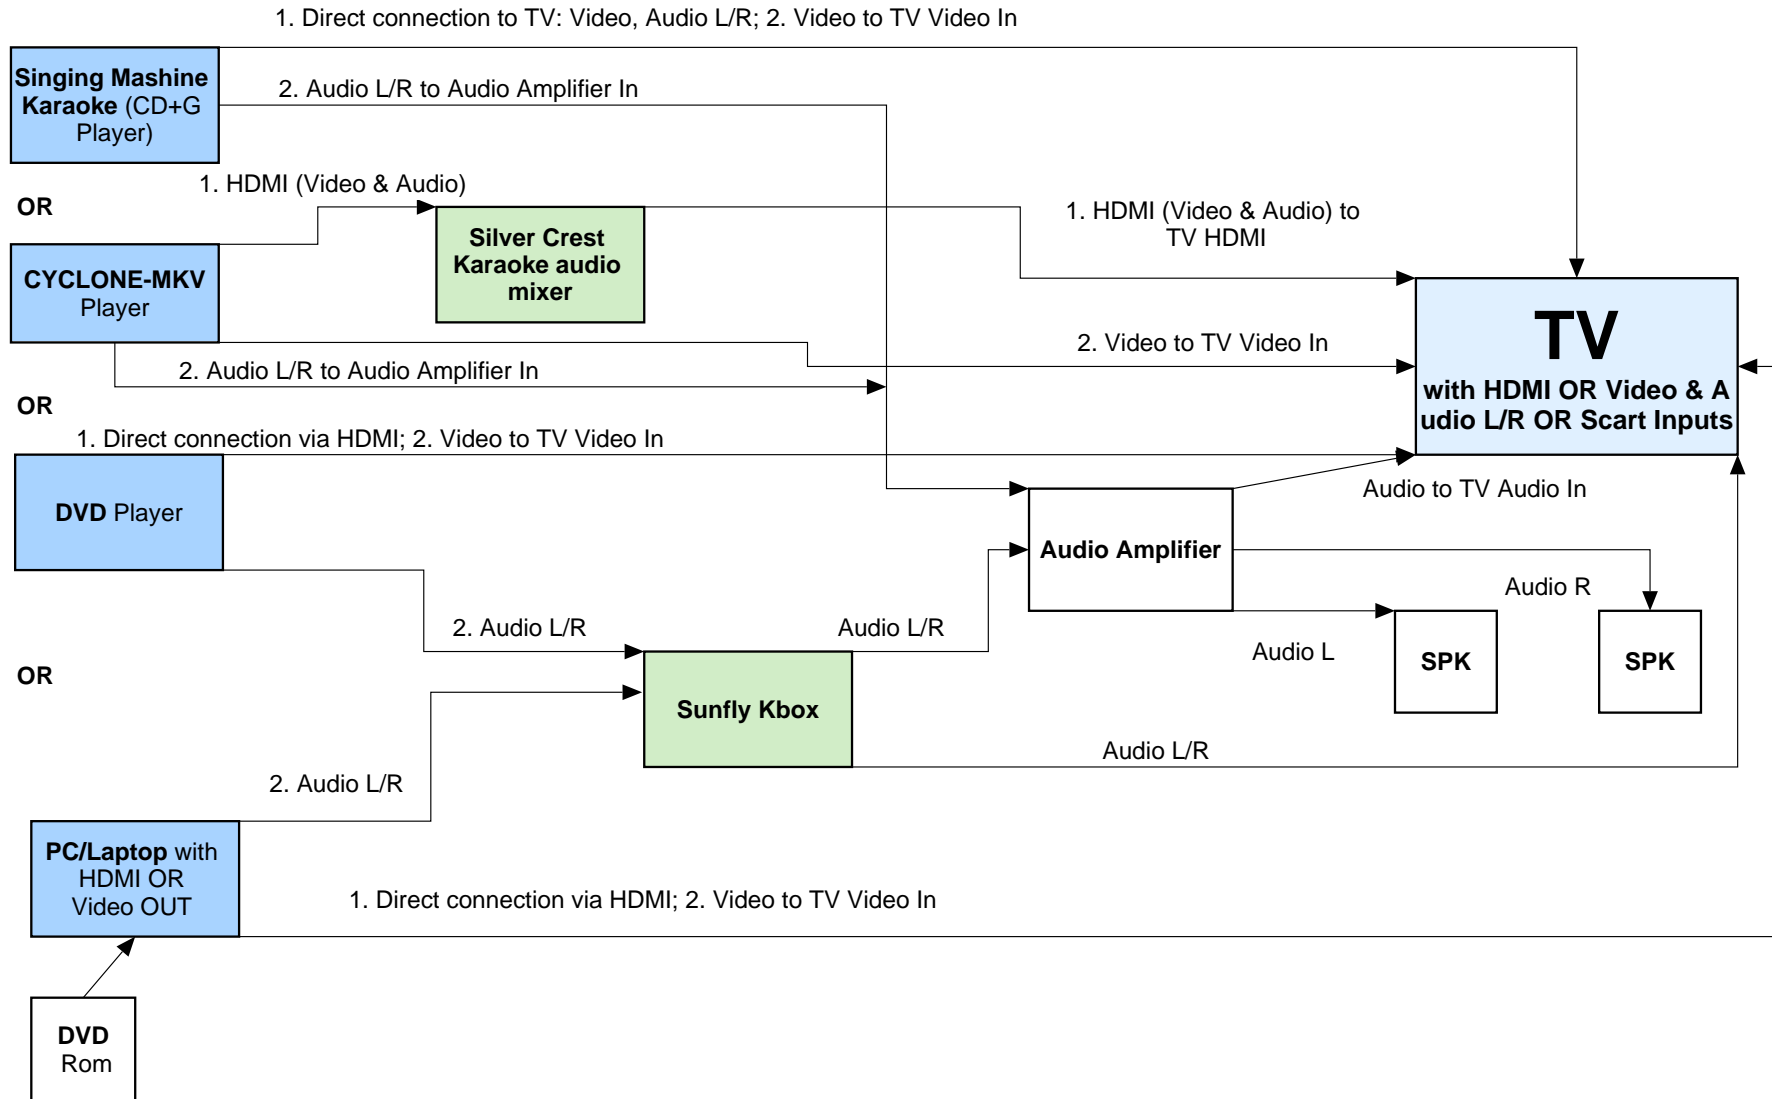

My KBox Karaoke - Connections Diagram

You need as a minimum: **Player, Karaoke Mixer (incl. Mics) and TV**; As an optimum: **Player, Karaoke Mixer, Amplifier and TV**.

NOTE: Blue, Light Blue and Green - Required equipment; White - Optional equipment